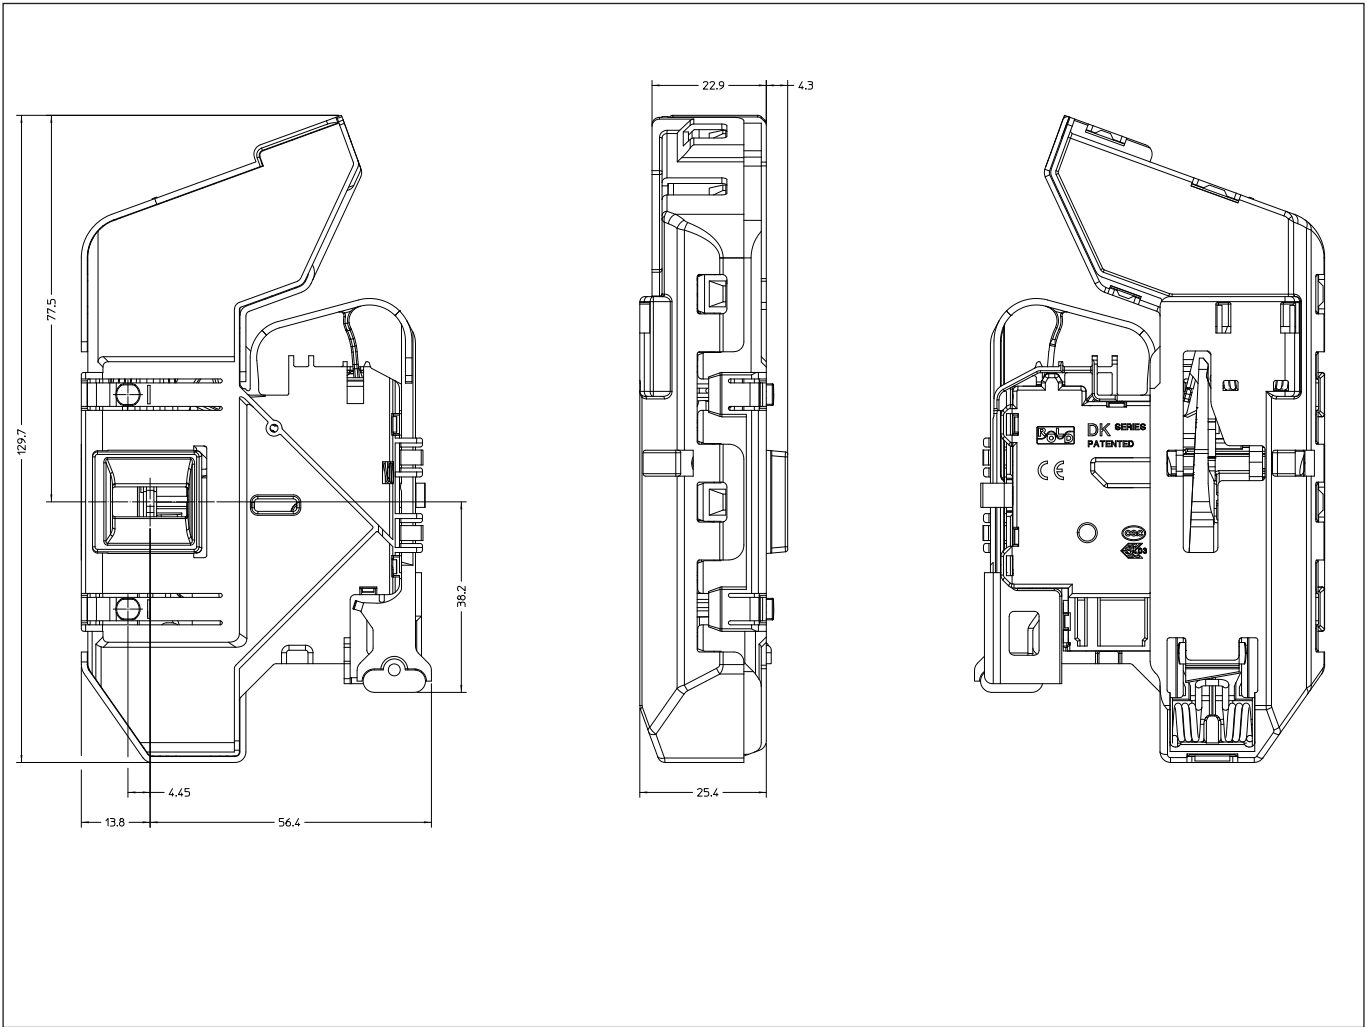

Rold DK Series

Magnetic Doorlock Push-Push System

All products are approved to current Quality Standards. The Company reserves the right to make technical modifications to improve the product. Sizes indicated are not binding. For special applications, not mentioned here, please ask the manufacturer for further information. Uncorrect electrical wiring or assembling may cause overheating of the switch and consequent risk of short-circuit and fire. Update: March 2022