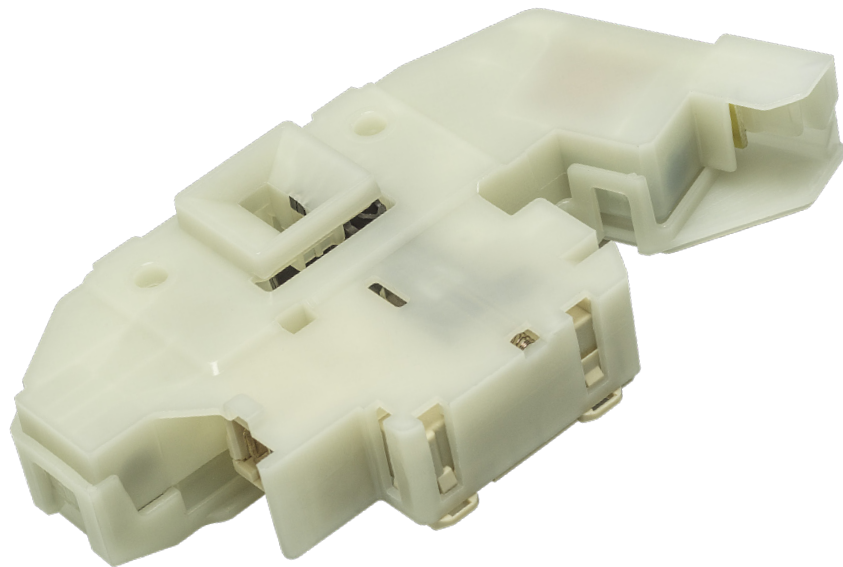

Rold DK Series

Magnetic Doorlock Push-Push System

All products are approved to current Quality Standards. The Company reserves the right to make technical modifications to improve the product. Sizes indicated are not binding. For special applications, not mentioned here, please ask the manufacturer for further information. Uncorrect electrical wiring or assembling may cause overheating of the switch and consequent risk of short-circuit and fire. Update: March 2022