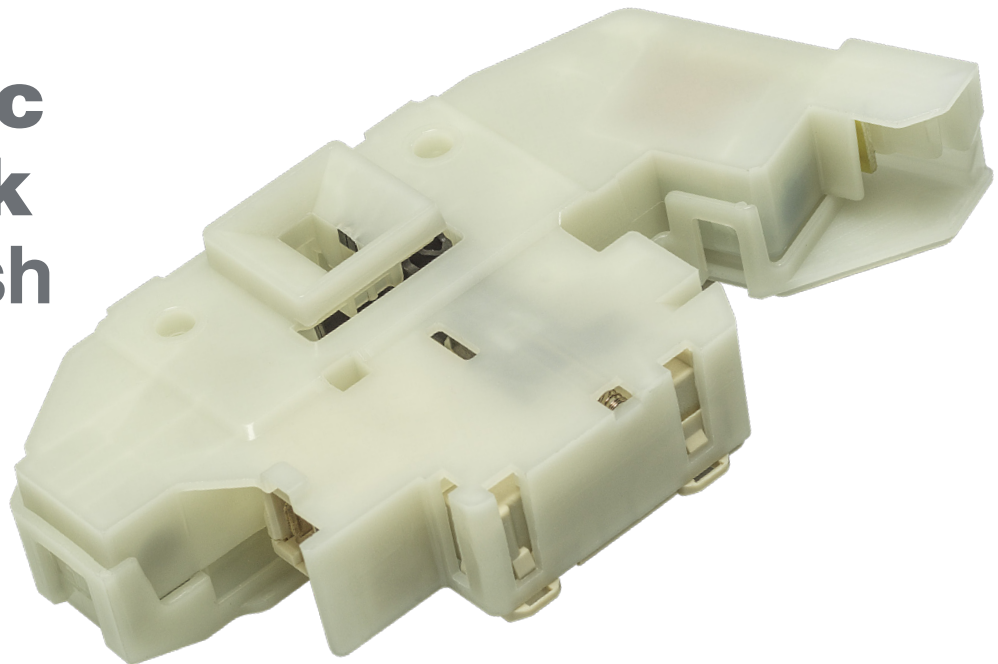

Magnetic Doorlock Push-Push System

Description

Door locking system for front loading washing machines with high mechanical performances and auto-opening function at the end of the washing cycle.

A push-push magnetic doorlock that keeps the door closed when the washing machine is in stand-by and locks the door during the washing cycle. The user finds great comfort in opening and

closing the door. The door opening is managed by electronic and can be configured as instant, delayed or remote.

Reduced dimensions and high safety in the locking system. Low noise when locking or unlocking. Easily customizable in a short time according to customer needs. The product complies with all safety requirements imposed.

Main Benefits

- Handle NOT needed - removing of the handle on the door (flat surface)
- More care for clothes and gasket thanks to air circulation
- Ready for "gestures interaction"

Certifications

Rold DK Series